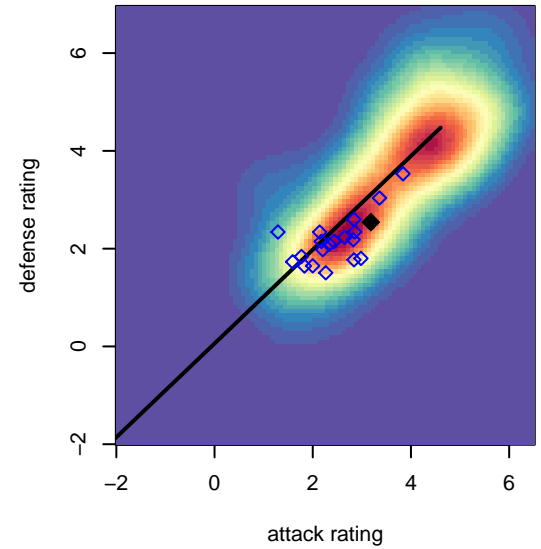

Crossfire Select Habash G00

Crossfire Select
 Redmond, WA
 G00 total strength=1626
 attack=24.12 defense=12.71
 spr league = Win NPSL Div 1 (00) U17

alt names used:
 Crossfire Select G00 Habash
 Crossfire Select G00 Habash
 CROSSFIRE SELECT G00-HABASH (WA)
 CROSSFIRE SELECTCROSSFIRE SELECT G
 Crossfire Select G00 Habash
 CFS G00 Habash

Venues played:
 2016 Snohomish United Invt Gold
 2016 Crossfire Select U17 Gold
 2016 REDAPT Cup Gold U17
 2016 Win NPSL Division 1 (00) U17
 2016 WYS Presidents Cup G00

**attack and defense variance (black dot)
relative to other teams
and top 10 in region**

**attack and defense rating
relative to others at age
and all opponents in last 13 months**

**attack and defense rating
relative to others at age
and all opponents in last 13 months**

Performance relative to 13 month average

Performance relative to 13 month average

Distribution of opponents
 Red = Lose zone, Blue = Win zone, Green = Even
 Black line separates win/lose zones

lot. A=Neither has attack advantage, B=Opponent has both attack and defense advantage, C=Opponent has both attack and defense disadvantage, D=Both have