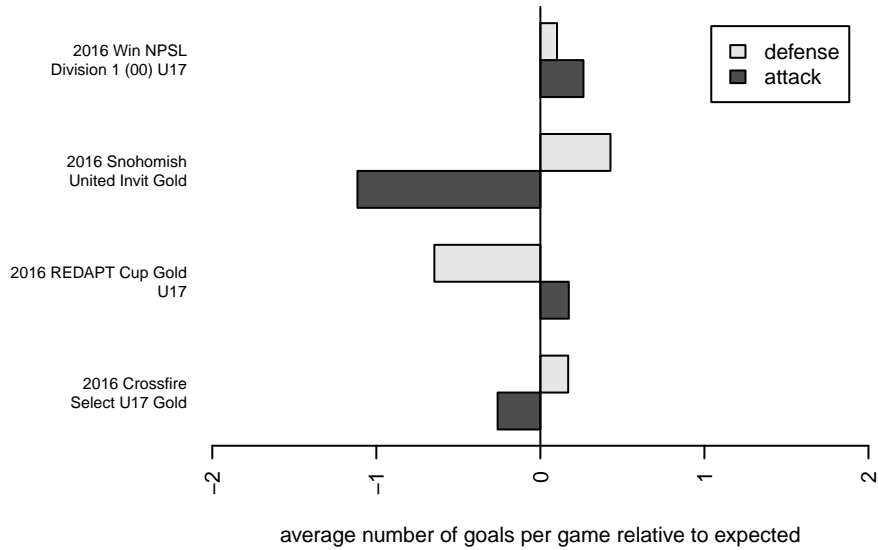

Crossfire Select Habash G00

Crossfire Select
 Redmond, WA
 G00 total strength=1626
 attack=24.12 defense=12.71
 spr league = Win NPSL Div 1 (00) U17

alt names used:
 Crossfire Select G00 Habash
 Crossfire Select G00 Habash
 CROSSFIRE SELECT G00-HABASH (WA)
 CROSSFIRE SELECTCROSSFIRE SELECT G
 Crossfire Select G00 Habash
 CFS G00 Habash

Venues played:
 2016 Snohomish United Invt Gold
 2016 Crossfire Select U17 Gold
 2016 REDAPT Cup Gold U17
 2016 Win NPSL Division 1 (00) U17
 2016 WYS Presidents Cup G00

**attack and defense variance (black dot)
relative to other teams
and top 10 in region**

**attack and defense rating
relative to others at age
and all opponents in last 13 months**

**attack and defense rating
relative to others at age
and all opponents in last 13 months**

Performance relative to 13 month average

Performance relative to 13 month average

Distribution of opponents
 Red = Lose zone, Blue = Win zone, Green = Even
 Black line separates win/lose zones

lot. A=Neither has attack advantage, B=Opponent has both attack and defense advantage, C=Opponent has both attack and defense disadvantage, D=Both have