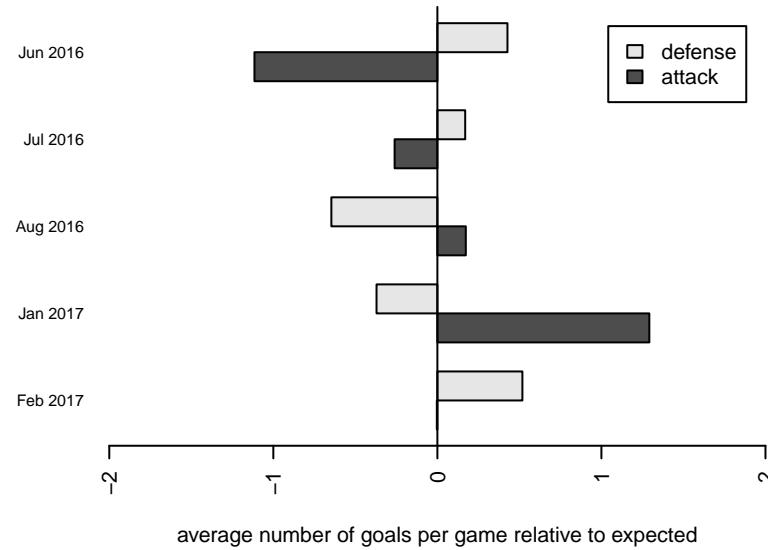

**attack and defense rating
relative to others at age
and all opponents in last 13 months**

**attack and defense rating
relative to others at age
and all opponents in last 13 months**

Performance relative to 13 month average

Performance relative to 13 month average

Distribution of opponents
 Red = Lose zone, Blue = Win zone, Green = Even
 Black line separates win/lose zones

lot. A=Neither has attack advantage, B=Opponent has both attack and defense advantage, C=Opponent has both attack and defense disadvantage, D=Both have