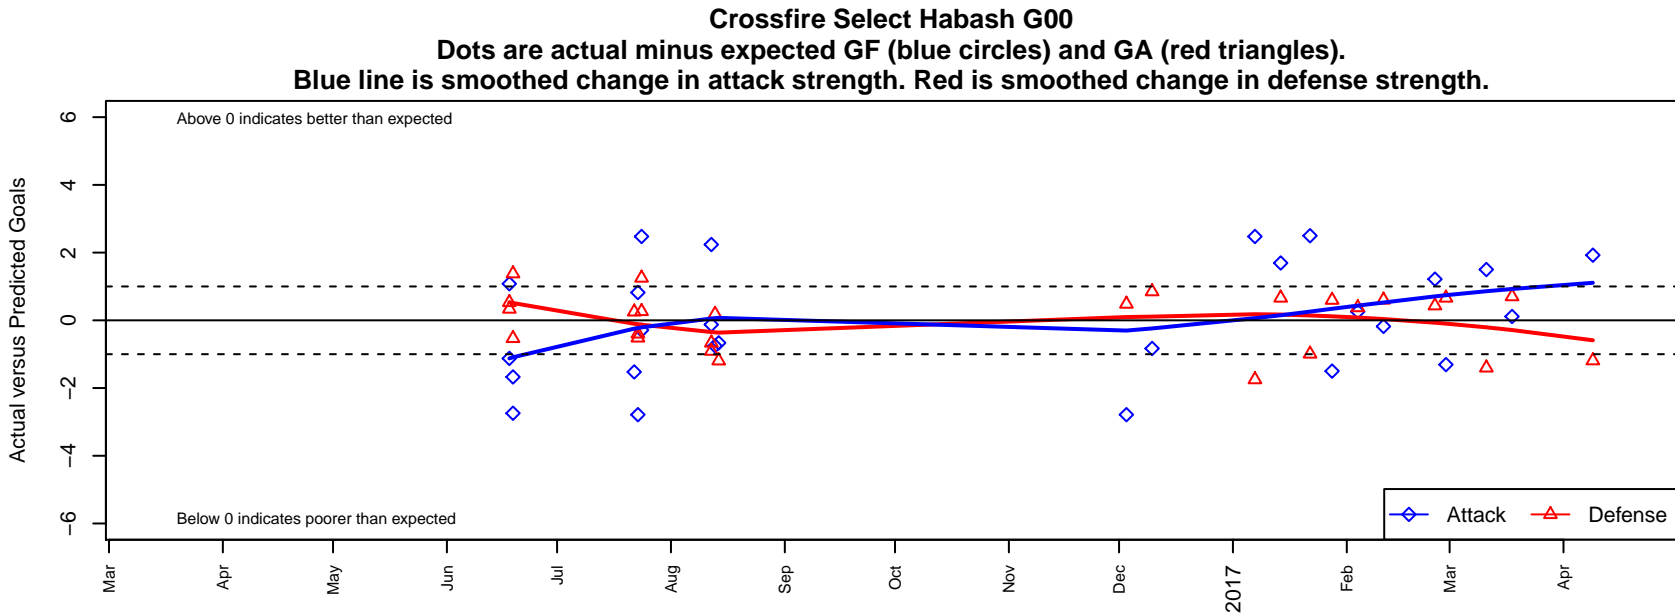

**attack and defense variance (black dot)
relative to other teams
and top 10 in region**

**attack and defense rating
relative to others at age
and all opponents in last 13 months**

**attack and defense rating
relative to others at age
and all opponents in last 13 months**

Crossfire Select Habash G00

Crossfire Select
Redmond, WA
G00 total strength=1626
attack=24.12 defense=12.71
spr league = Win NPSL Div 1 (00) U17

alt names used:
Crossfire Select G00 Habash
Crossfire Select G00 Habash
CROSSFIRE SELECT G00-HABASH (WA)
CROSSFIRE SELECTCROSSFIRE SELECT G
Crossfire Select G00 Habash
CFS G00 Habash

Venues played:
2016 Snohomish United Invt Gold
2016 Crossfire Select U17 Gold
2016 REDAPT Cup Gold U17
2016 Win NPSL Division 1 (00) U17
2016 WYS Presidents Cup G00