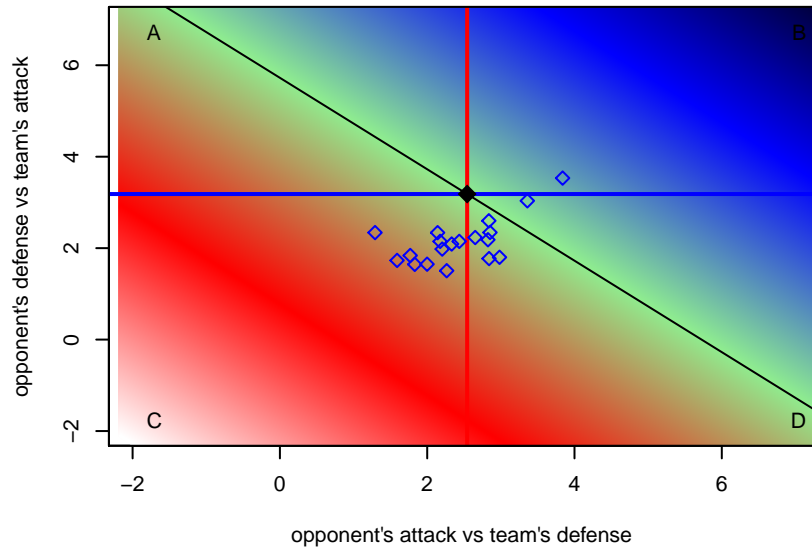

**attack and defense rating
relative to others at age
and all opponents in last 13 months**

**attack and defense rating
relative to others at age
and all opponents in last 13 months**

Performance relative to 13 month average

Performance relative to 13 month average

Distribution of opponents
 Red = Lose zone, Blue = Win zone, Green = Even
 Black line separates win/lose zones

lot. A=Neither has attack advantage, B=Opponent has both attack and defense advantage, C=Opponent has both attack and defense disadvantage, D=Both have